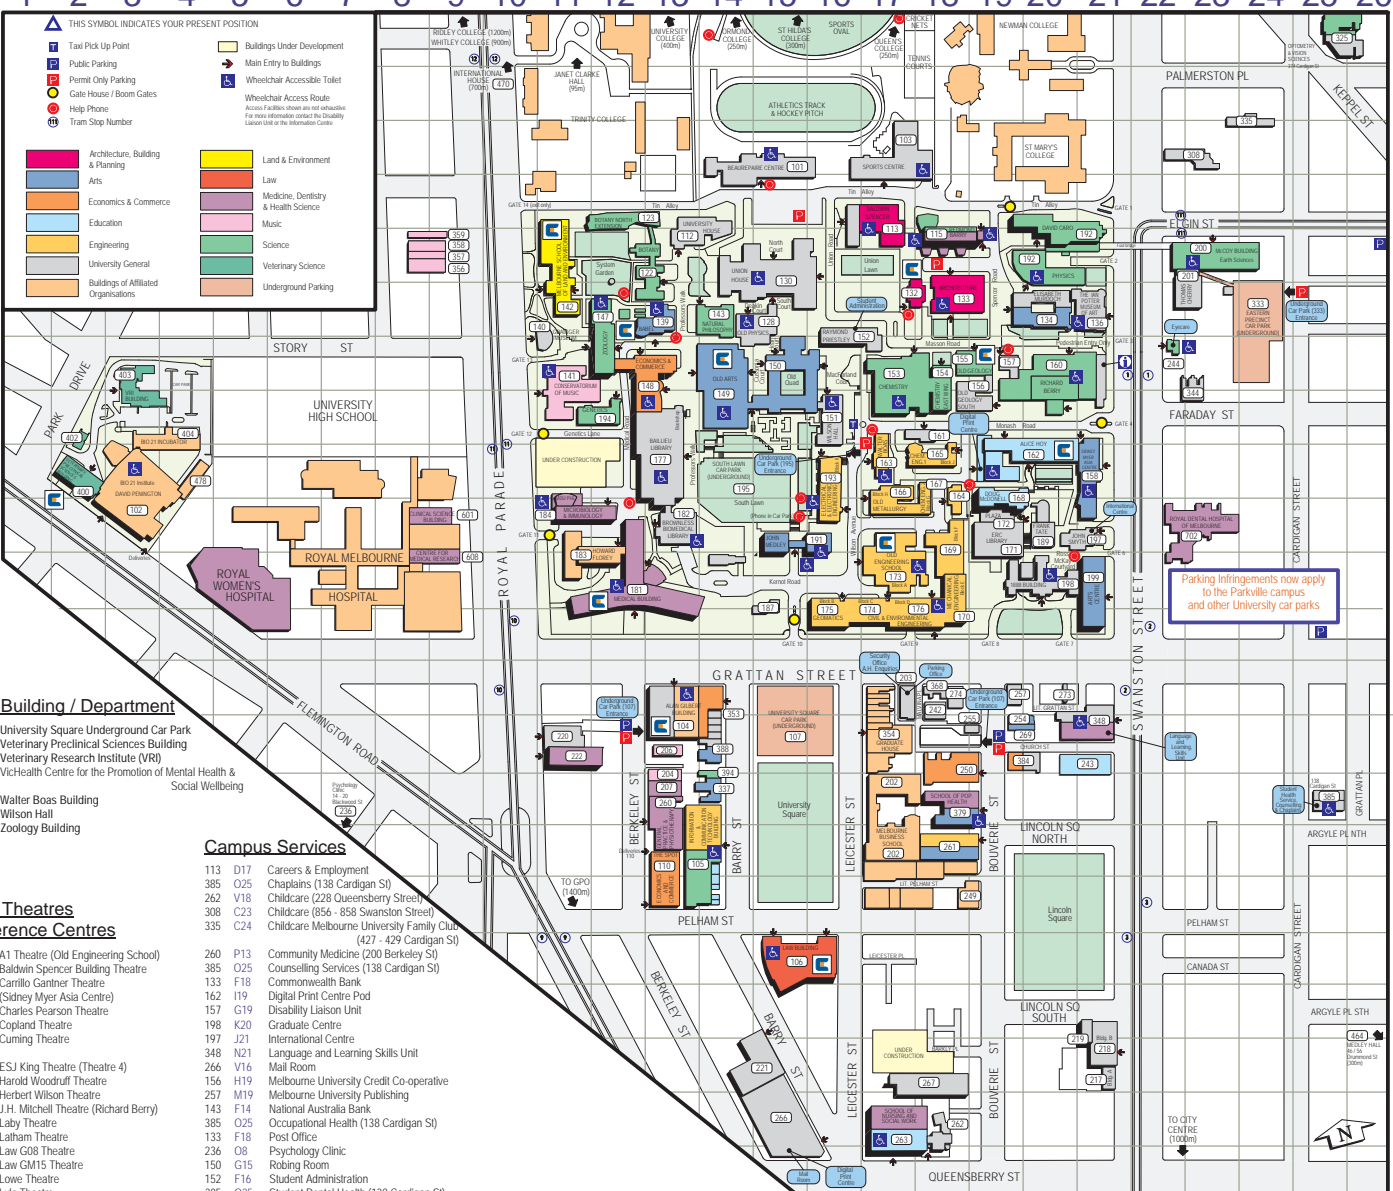

198	K20	Graduate Centre
354	N17	Graduate House (210 - 234 Leicester St)
101	G11	Grainger Museum
191	J15	History
149	G14	History & Philosophy of Science
191	J15	Horwood Language Centre
183	K11	Howard Flory Institute
152	F16	Human Resources
136	F21	Ian Potter Museum of Art
105	P14	Information & Communication Technology Building (ICT)
266	U16	Information Services
105	P14	Information Systems
156	H19	Injury Management Unit
191	J15	John Medley Building
197	J21	John Smyth Building
RWH	L6	Key Centre for Women's Health in Society
166	I19	Language, Literacy, & Arts Education
106	R15	Law Building
162	I19	Learning & Education Development (Alice Hoy)
263	U17	Learning & Education Development (234 Queensberry St)
243	N21	LH Martin Institute for Higher Education, Leadership and Management
218	T21	Lincoln Square Building B (631 Swanson St)
199	K21	Linguistics & Applied Linguistics
110	O13	Management and Marketing
160	G20	Mathematics & Statistics
200	E23	McCoy Building
337	O14	Meanjin Quarterly (131 - 137 Barry St)
170	L18	Mechanical Engineering (Engineering Block E)
181	L12	Medical Building
202	P17	Melbourne Business School
348	N21	Melbourne Experience Support Programs
110	O13	Melbourne Graduate School of Management
104	M13	Melbourne Institute of Applied Economic & Social Research (MAESR)
158	I21	Melbourne Institute of Asian Languages & Societies
104	M13	Melbourne Neuropsychiatry Centre
104	M14	Melbourne Research Office
133	F18	Melbourne School of Design
198	K20	Melbourne School of Graduate Research
142	E11	Melbourne School of Land and Environment
368	M18	Melbourne Ventures
184	J11	Microbiological Diagnostic Unit (MDU)
184	J11	Microbiology & Immunology Building
141	H11	Music (Conservatorium of Music)
356	E9	Music (21 Royal Parade)
357	E9	Music (23 Royal Parade)
358	E9	Music (25 Royal Parade)
359	E9	Music (27 Royal Parade)
204	O13	Music (208 - 210 Berkeley St)
206	N13	Music (214 Berkeley St)
143	F14	Natural Philosophy Building
104	M13	National Institute for Digital Health
187	K15	Office of the Provost
152	G16	Office of the Vice-Chancellor
149	G14	Old Arts Building
132	F17	Old Commerce Building
173	K17	Old Engineering School (Engineering Block A)
155	G19	Old Geology Building
156	H19	Old Geology South Building
166	J17	Old Metallurgy Building
128	F15	Old Physics Building
150	G15	Old Quadrangle Building
164	J18	Old Radiation Laboratory Building
325	A25	Optometry Building (374 Cardigan St)
181	K12	Pathology
181	K12	Pharmacology
150	G15	Philosophy
192	E20	Physics
181	K12	Physiology
240	O13	Physiotherapy
191	J15	Political Science (John Medley)
263	U17	Political Science (234 Queensberry St)
379	O18	Program Evaluation Unit
218	T21	Property & Campus Services
152	F16	Raymond Priestley Building
115	E18	Redmond Barry Building
142	E11	Research Management
157	I19	Richard Berry Amnexe
168	J19	Richard Berry Building
160	G20	Risk Management Office
199	K21	Russian & Slavic Studies
115	E18	School of Behavioural Science
199	K21	School of Creative Arts
702	J22	School of Dental Science
191	J16	School of Languages
263	U17	School of Nursing and Social Work
240	O13	School of Physiotherapy (200 Berkeley St)
379	O18	School of Population Health (207 - 221 Bouverie St)
168	J19	Science & Mathematics Education
115	E18	Sexual Health Unit (580 Swanson Street)
158	I21	Sidney Myer Asia Centre
103	C17	Sports Centre
348	N21	Staff Development Centre (723 Swanson St)
385	O25	Staff Health Management Unit
134	F20	Teaching, Learning, & Research Support (TelARS)
254	N19	The Confucius Institute
222	N11	The Deans Ganglion, A Centre for Intellectual Force
242	M18	The Grattan Institute
274	M18	The Knowledge Transfer and Partnerships Office
110	O13	The Spot (Faculty of Economics & Commerce)
201	F23	Thomas Cherry Building
130	E15	Union House
112	E13	University House
198	K20	University of Melbourne Postgraduate Association (UMPA)
104	M13	University Professional Bookshop

No Grid Building / Department

Campus Services

Lecture Theatres & Conference Centres

Libraries

Faculty and Graduate School Offices

132	F18	Architecture, Building, & Planning
149	G14	Arts
110	O13	Economics & Commerce
162	I19	Education
173	K17	Engineering
132	F18	Environments
106	R15	Land & Environment
181	K12	Medicine, Dentistry, & Health Sciences
198	K20	Melbourne School of Graduate Research
155	G19	Science
402	I2	Veterinary Science

Student Centres

149	G14	Arts/Music
139	F13	Economics & Commerce (Undergraduate)
173	K17	Engineering
132	F18	Environments/Graduate School of Design
142	E11	Land & Environment
181	K12	MDHS
162	I19	Melbourne Graduate School of Education
104	M13	Melbourne Graduate School of Management
106	R15	Melbourne Law School
155	G19	Science
402	I2	Veterinary Science
H16		Taxi Pick Up Point Zone 1
D15		Taxi Pick Up Point Zone 2
I12		Taxi Pick Up Point Zone 3